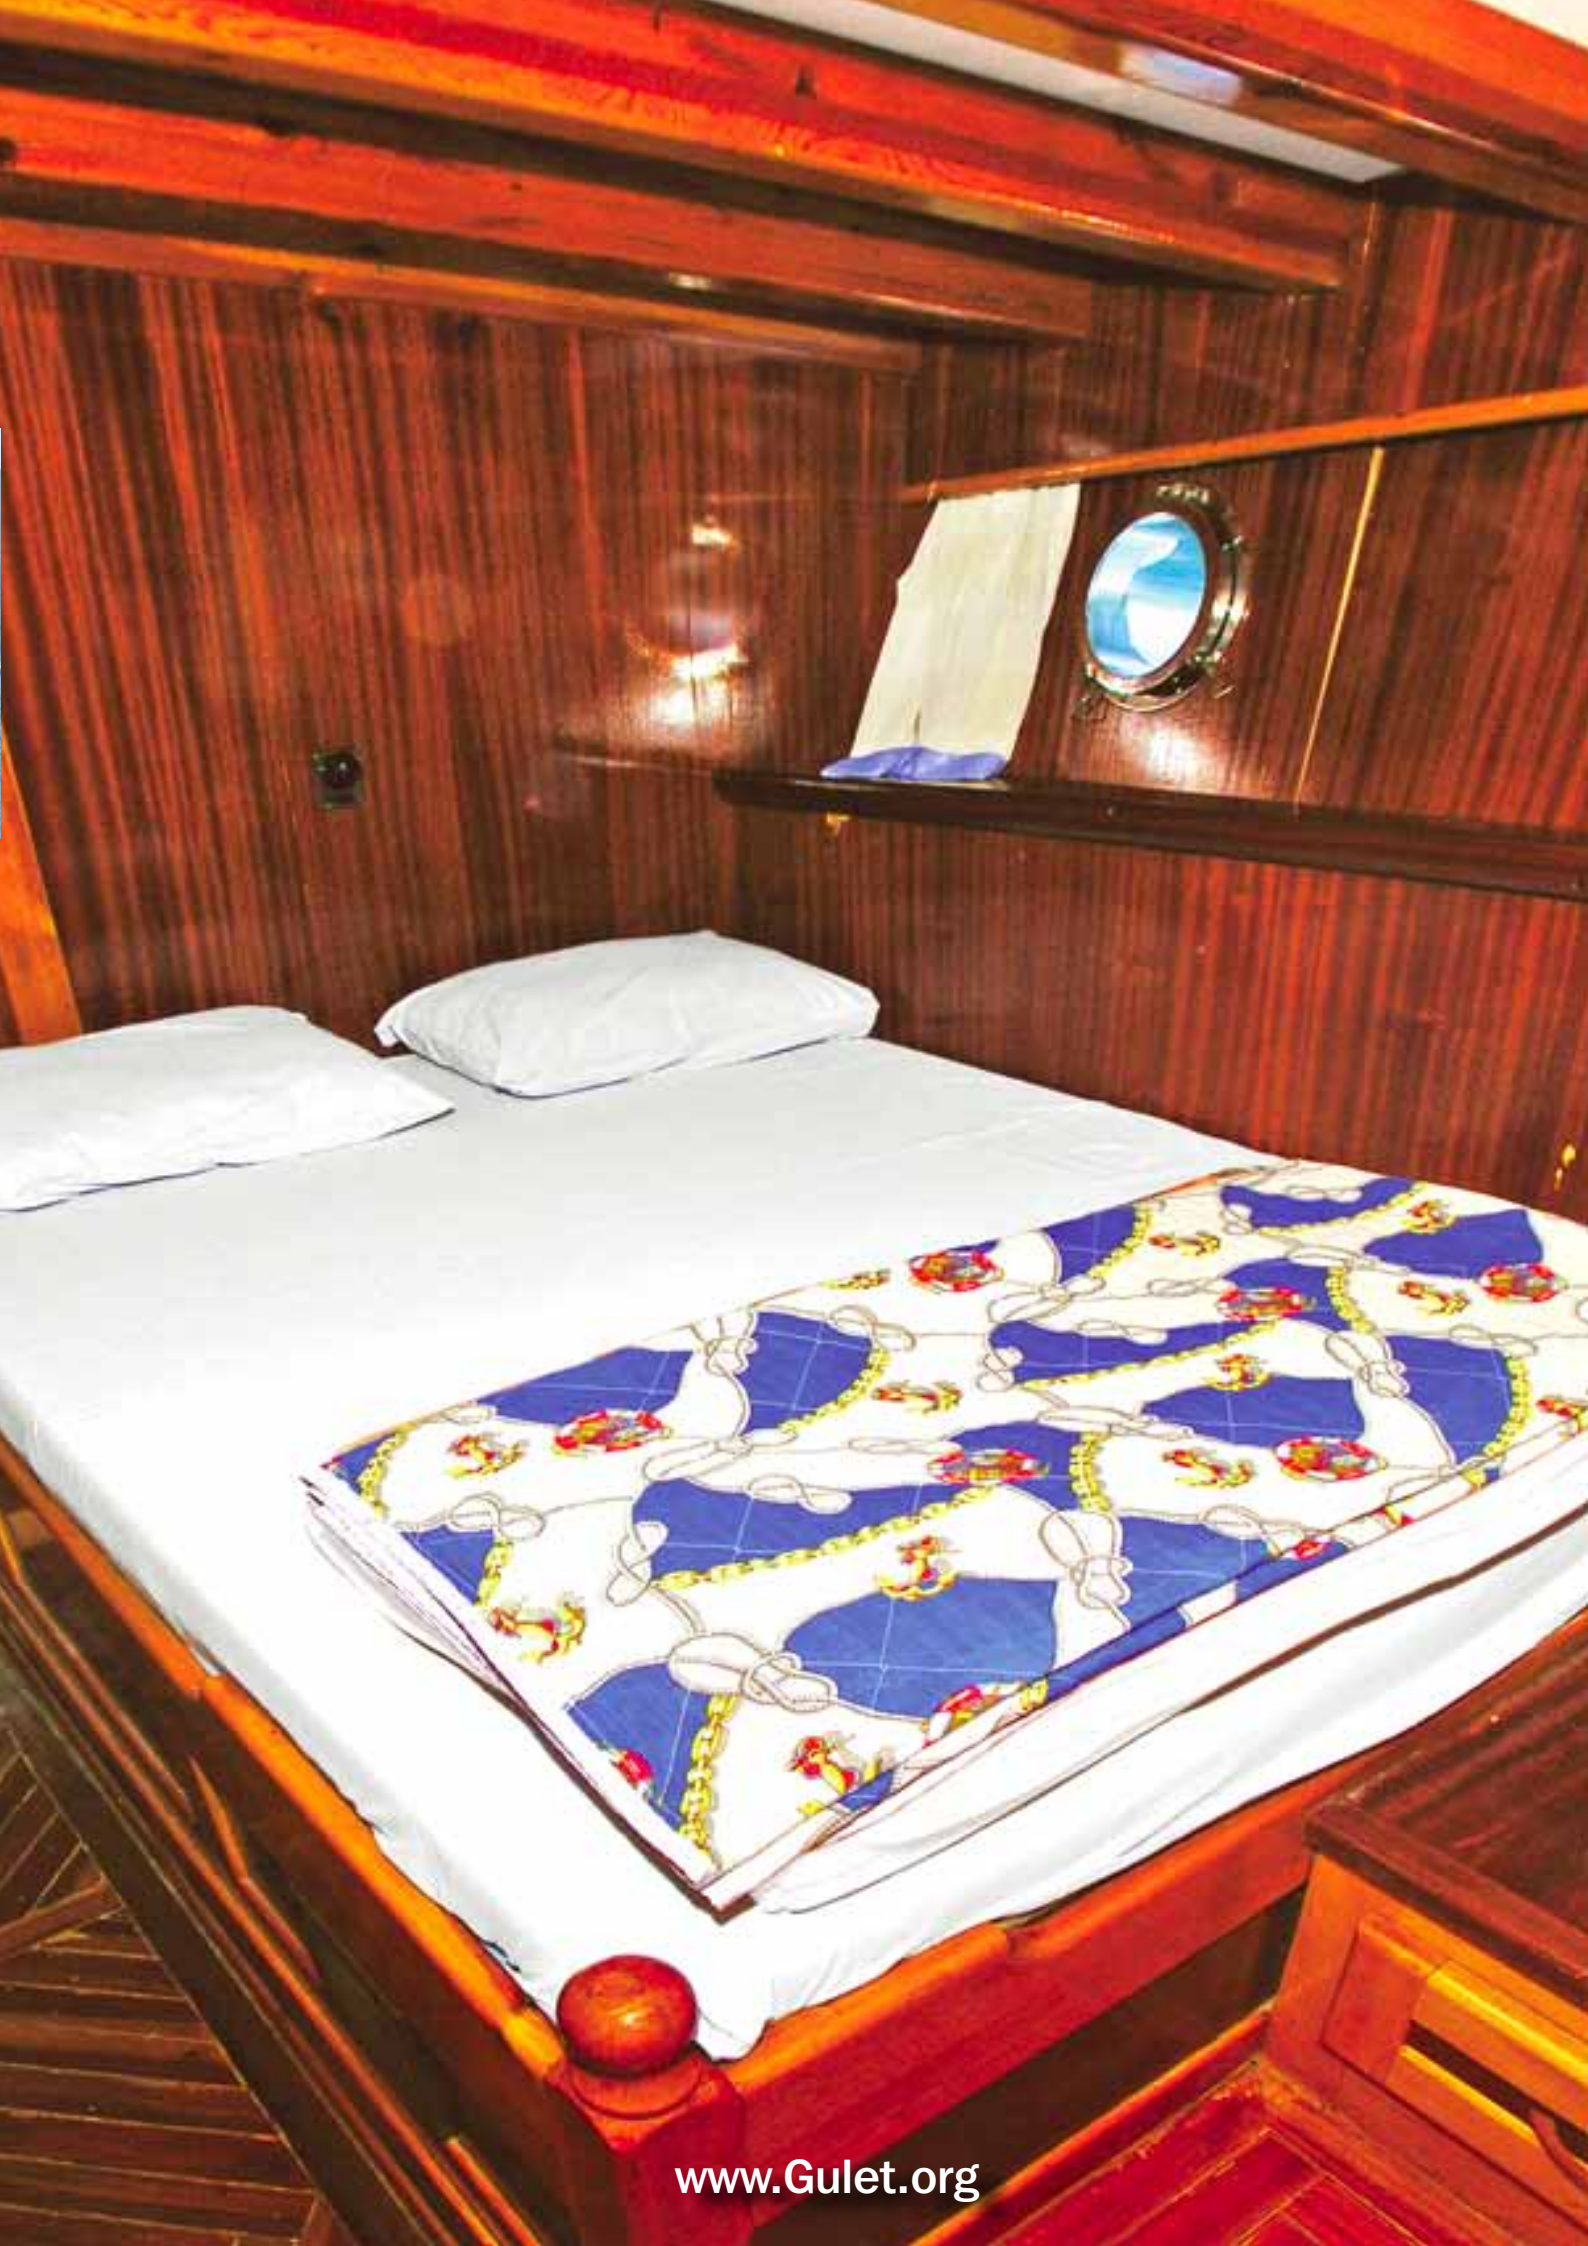

M/S Koca Yusuf 1

Luxury Gulet Cruises

Scan with phone

for website

Bozburun Peninsula | Marmaris Turkey

www.Gulet.org

M/S Koca Yusuf 1

The Koca Yusuf I (The Grand Yusuf I) is a Turkish 30 metre Deluxe Class Gulet built in 2004. This traditionally hand crafted vessel is combined with today's technology to produce a yacht that is spacious and very comfortable.

She was built on the Bozburun Peninsula, her interior is handcrafted in selected and unstained mahogany, hand polished and varnished.

She has 6 double cabins and 2 twin cabins (total 8), all with A/C to comfortably accommodate 16 guests.

Her equipment includes Hi-Fi stereo etc for entertainment and sports equipment includes wind surfer and tender boat etc.

Her crew consists of four members, captain Mehmet (who speaks excellent English), cook, host and deck hand.